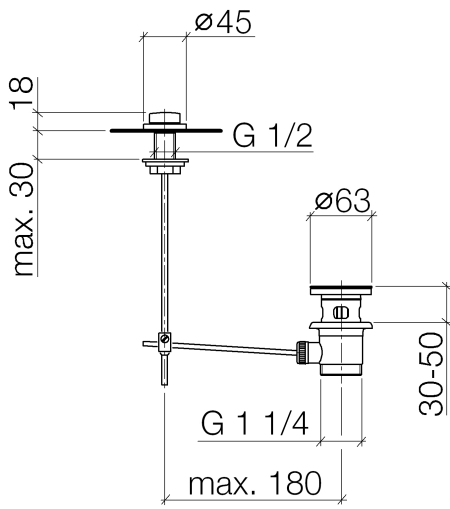

**Basin Waste with knob for deck mounting 1 1/4" - Light Gold**

IMO

10 200 970

Fits: IMO, LULU, MADISON, MEM, TARA,  
CL.1, LISSÉ, VAIA, META, CYO

	Light Gold	10 200 970-26
	Chrome	10 200 970-00
	Brushed Platinum	10 200 970-06
	Platinum	10 200 970-08
	Durabronze (23kt Gold)	10 200 970-09
	Dark Chrome	10 200 970-19
	Brushed Light Gold	10 200 970-27
	Brushed Durabronze (23kt Gold)	10 200 970-28
	Matte Black	10 200 970-33
	Brushed Bronze	10 200 970-42
	Brushed Champagne (22kt Gold)	10 200 970-46
	Champagne (22kt Gold)	10 200 970-47
	Brushed Chrome	10 200 970-93
	Brushed Dark Platinum	10 200 970-99

## Basin Waste with knob for deck mounting 1 1/4" - Light Gold

---

IMO

10 200 970

Only suitable for basins with an overflow.

10 200 970

10 200 970

Parts for other finishes can be found here: [Chrome](#)

Spare parts list

No.	Item Number	Name	Quantity used	Delivery time
1	09 21 33 001-26	handle	1	60
2	09 14 10 007 90	seal	2	2
3	09 31 09 004-26	pull-rod	1	60
4	09 18 40 022-26	sleeve	1	60
5	09 14 10 095 90	seal	1	2
6	09 14 05 012 90	seal	1	2
7	09 14 40 001 90	seal	1	60
8	09 23 10 010 90	nut	1	2
9	90 11 01 001 00-26	pop-up waste	1	30